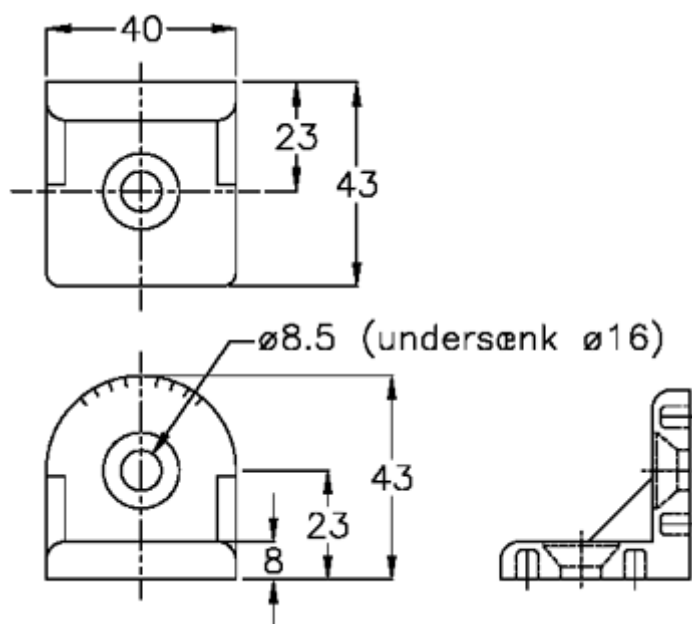

Article number: 0581421018

Description: Hepco MCS 1-242-1018S
Angle Bracket 40x43

Measures

Size = 40x43

Weight (kg) = 0.1